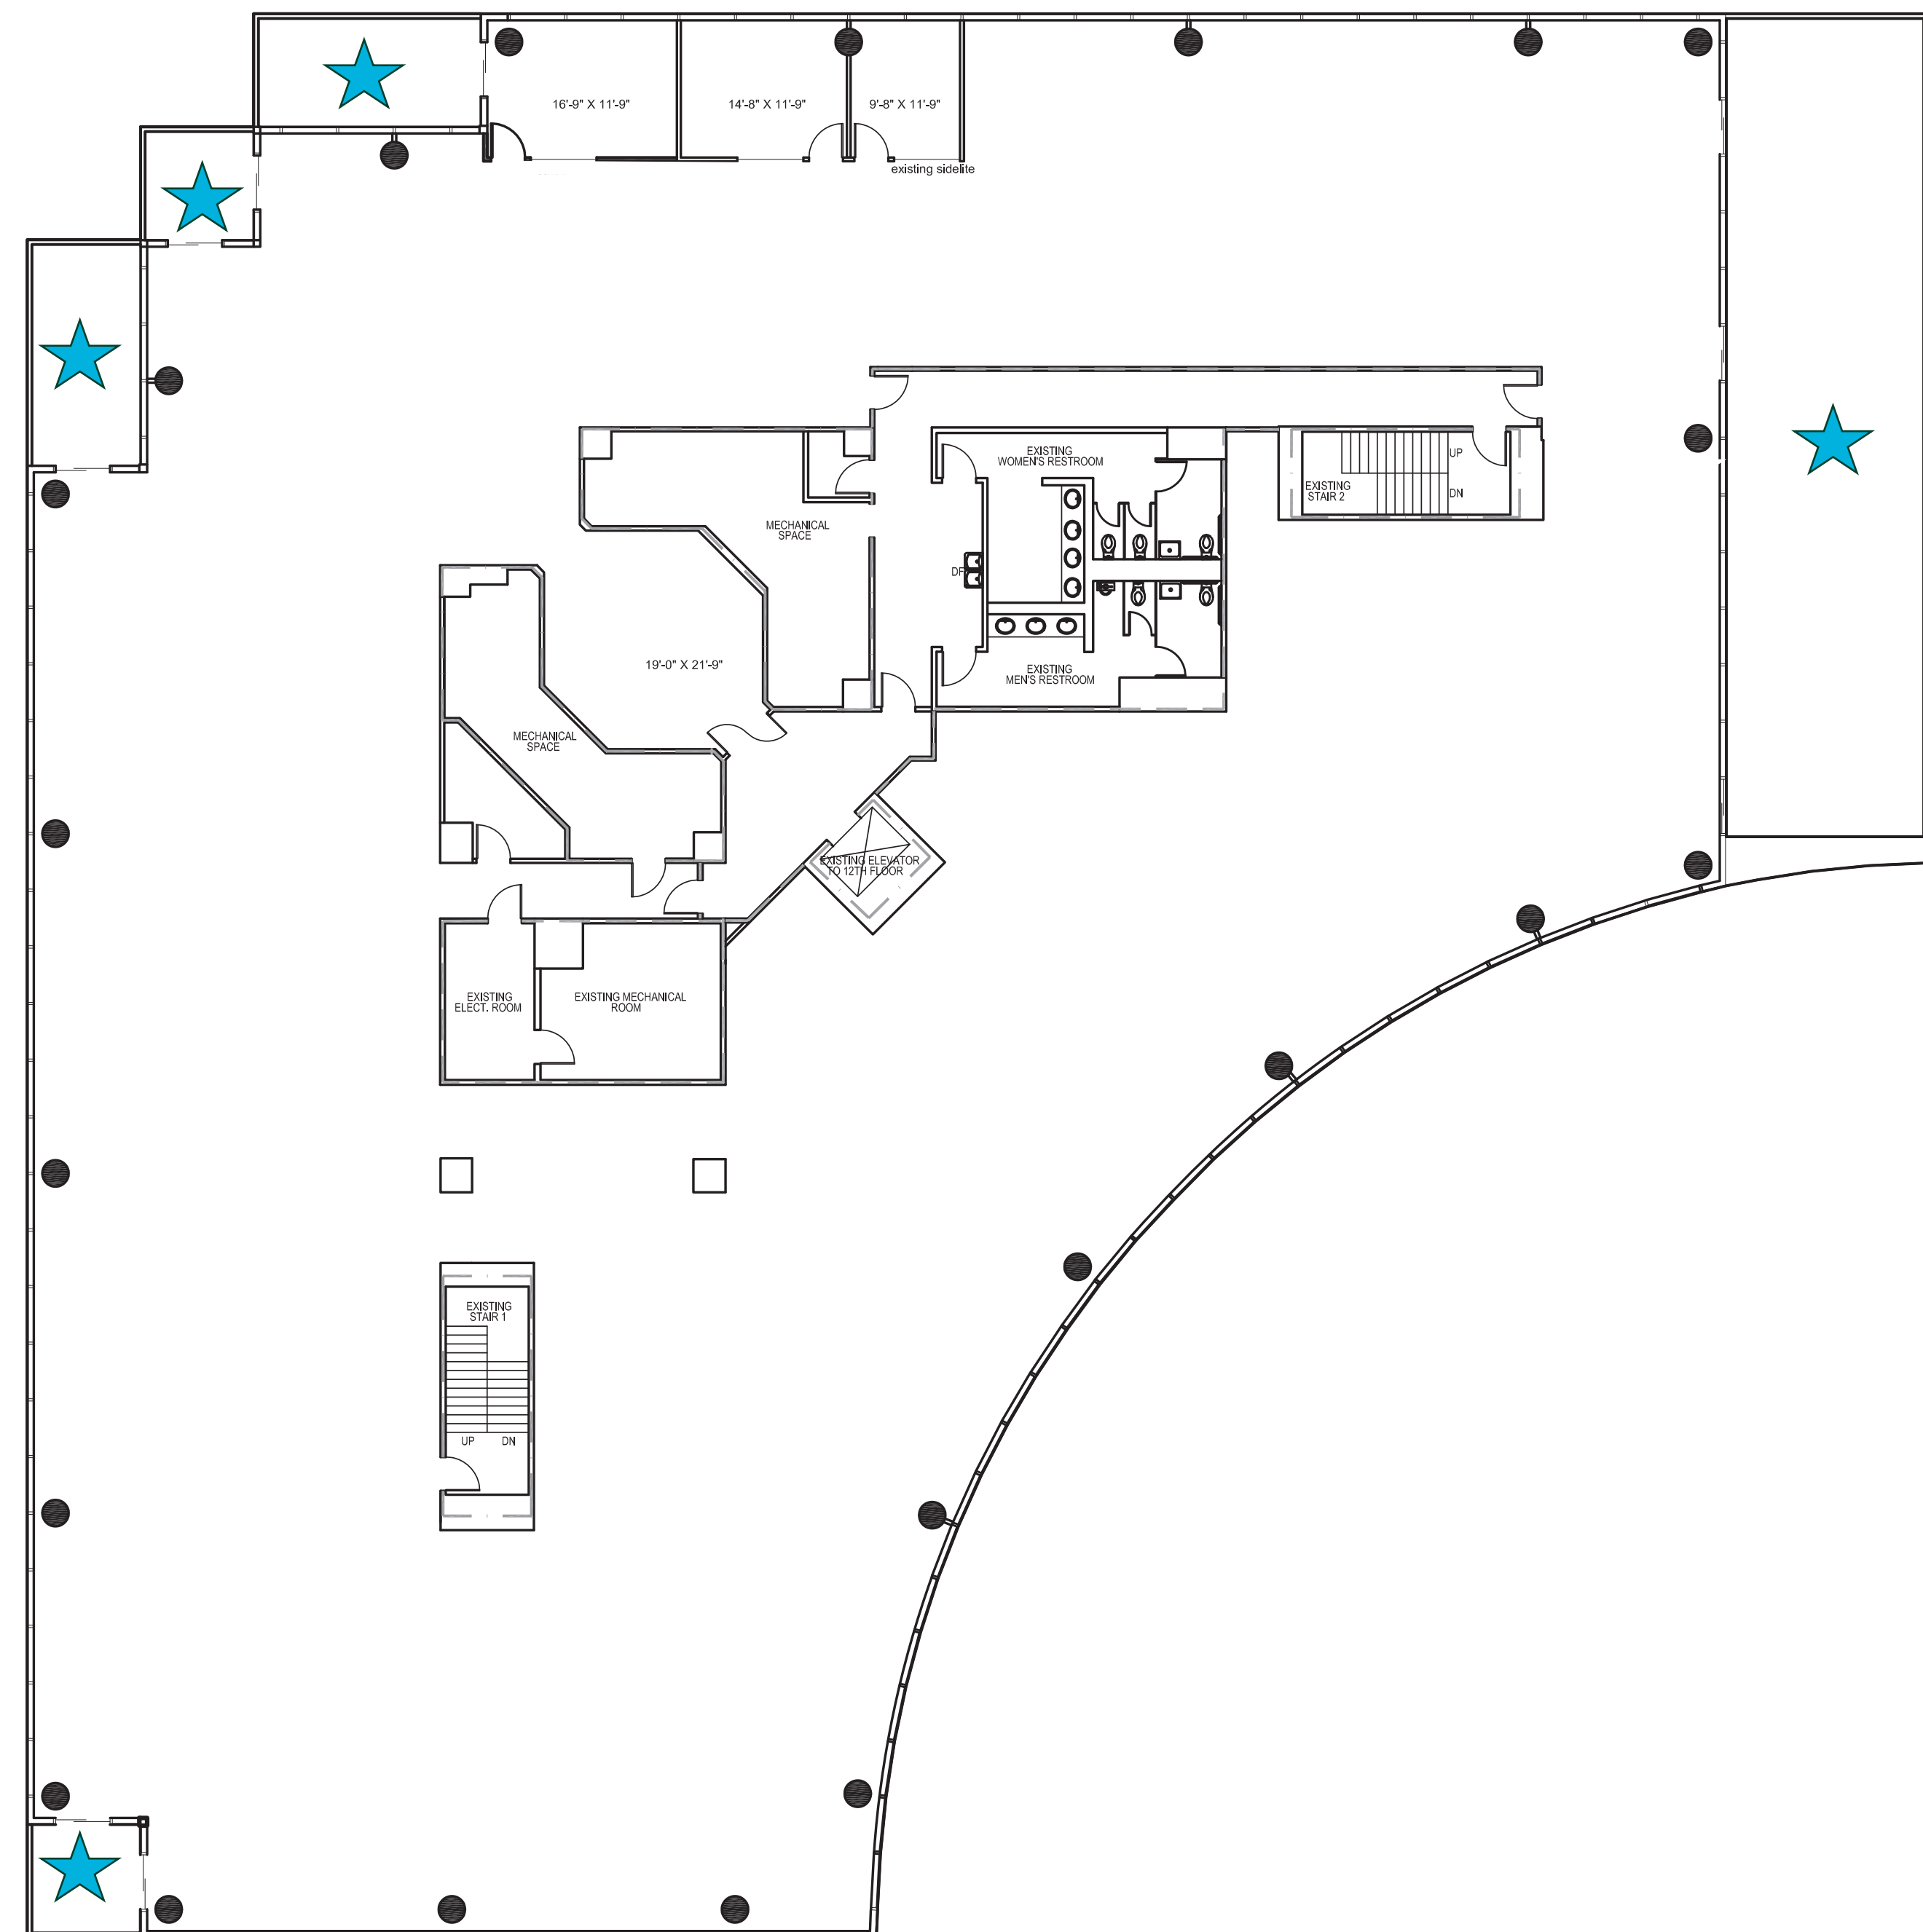

ISLAND CENTER

2701 N ROCKY POINT DR • TAMPA, FL 33607

360° WATER VIEWS

★ = BALCONIES

SUITE 1200
19,730 RSF

PLEASE CONTACT:

LARA SIEDER
First Vice President
+1 727 871 2145
lara.sieder@cbre.com

KRISTIN KENNEY
Vice President
+1 985 788 5105
kristin.kenney@cbre.com