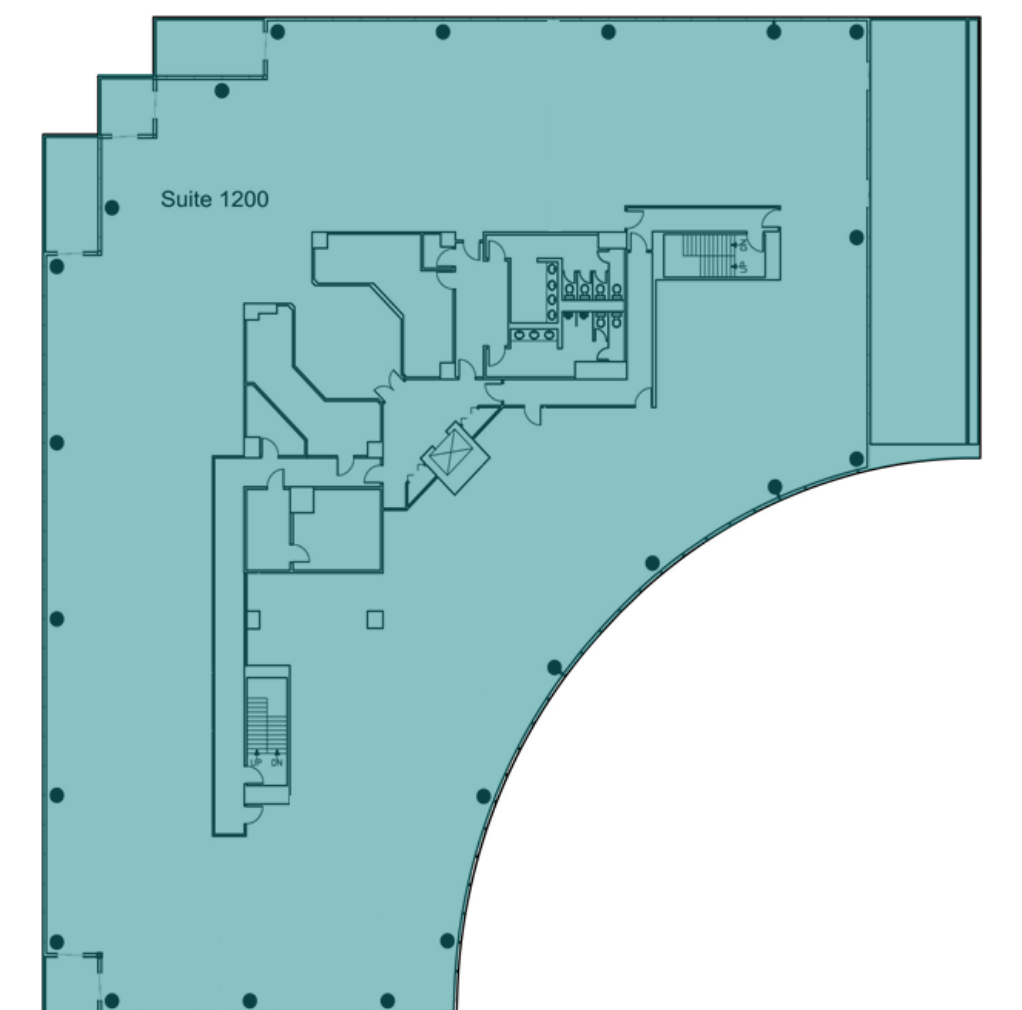

ISLAND CENTER

2701 N ROCKY POINT DR • TAMPA, FL 33607

360° WATER VIEWS

★ = BALCONIES

SUITE 1200
19,730 RSF

PLEASE CONTACT:

LARA SIEDER
First Vice President
+1 727 871 2145
lara.sieder@cbre.com

KRISTIN KENNEY
Vice President
+1 985 788 5105
kristin.kenney@cbre.com