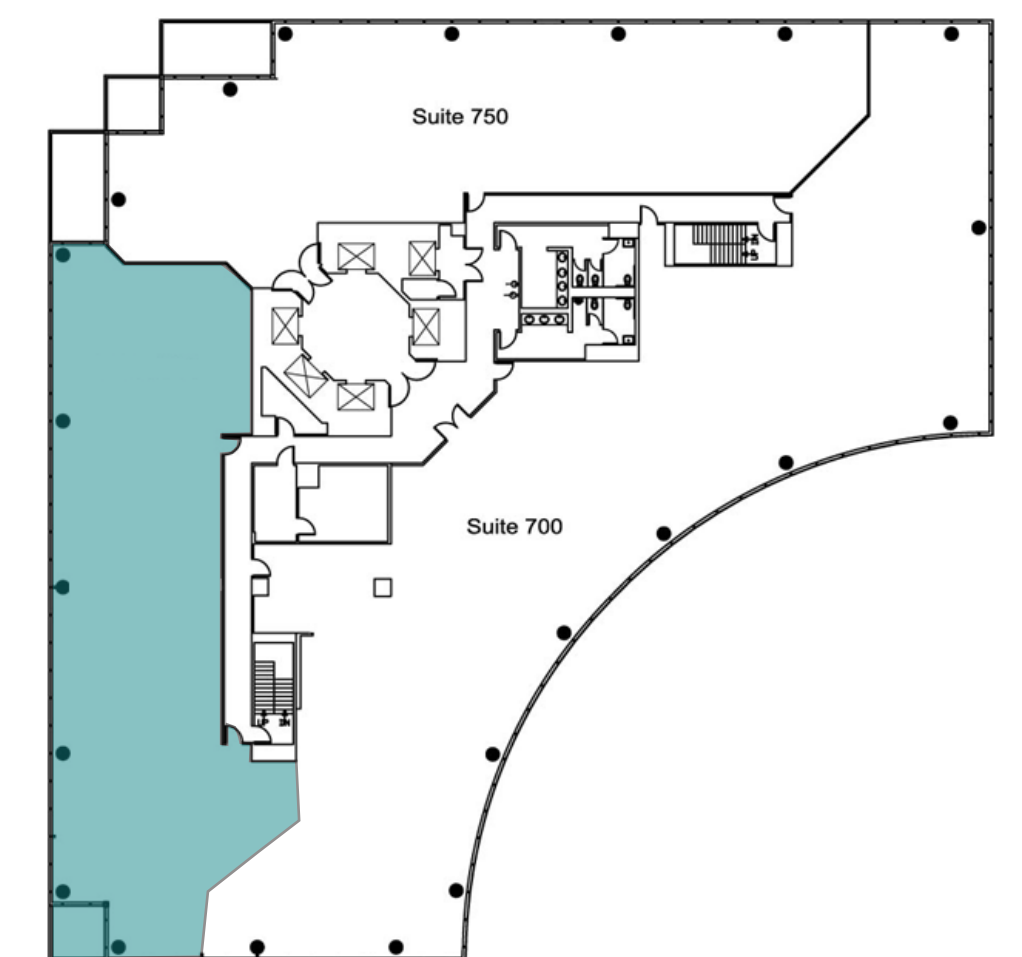

ISLAND CENTER

2701 N ROCKY POINT DR • TAMPA, FL 33607

SUITE 725
4,718 RSF

PLEASE CONTACT:

LARA SIEDER

First Vice President

+1 727 871 2145

lara.sieder@cbre.com