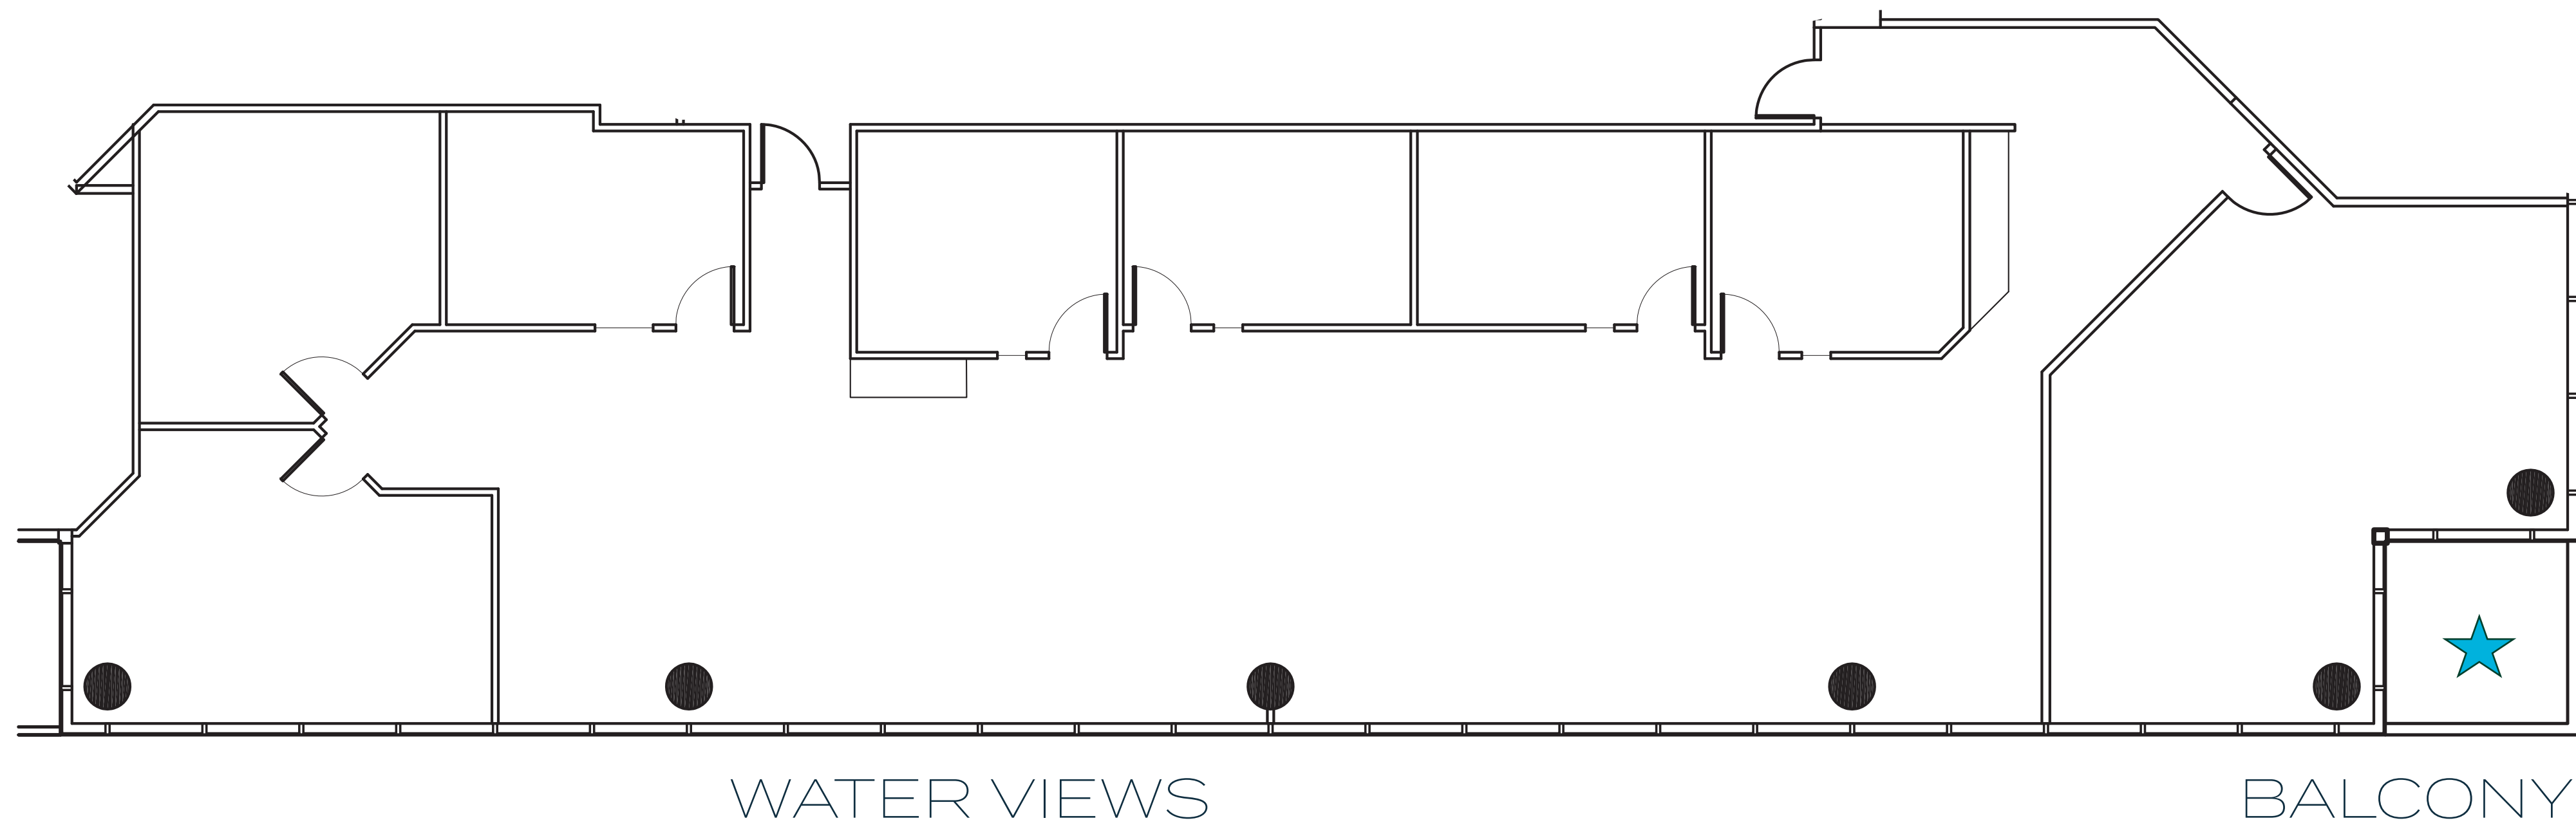

ISLAND CENTER

2701 N ROCKY POINT DR • TAMPA, FL 33607

SUITE 725
4,718 RSF

PLEASE CONTACT:

LARA SIEDER

First Vice President

+1 727 871 2145

lara.sieder@cbre.com